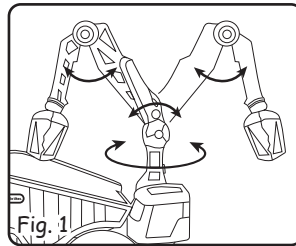

Monster Dirt Digger™

AGES 3+ YEARS

ADULT SUPERVISION RECOMMENDED

SKU: 642197

CONTENTS

- 1 Little Tikes® Monster Dirt Digger™ with removable crane arm

Illustrations are for reference only. Styles may vary from actual contents.

QUICK START

1. Grab the handy truck cab handle (shown above) and drive your Monster Dirt Digger™ to an area where you want to move earth or other items.
2. Twist and turn the Crane Arm until the claw is over the item to be moved. (Fig. 1)
3. Squeeze the crane bar to open the mouth of the claw, scoop up or grab your object. Then, release the bar to close the claw. (Fig. 2)
4. Twist and turn the crane arm until the claw is over the bed of the truck.
5. Squeeze the crane bar once again to open the claw and deposit the object into the back of the truck. (Fig. 3)

6. Drive the truck to the area where you wish to empty the load.
7. Move the crane arm out of the way, lift the left side of the truck bed and flip it over to dump the load. (Fig. 4)
8. To detach the crane arm and use it separately press the crane removal button. (Fig. 5)
9. To replace the crane arm, press and hold the crane removal button, place the crane arm back on the truck (rotating it slightly if needed until it fits snugly) and release the button. (Fig. 6)