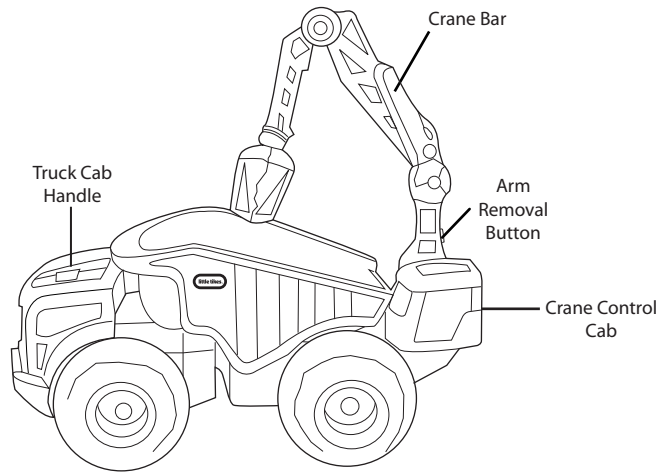

Monster Dirt Digger™

AGES 3+ YEARS

ADULT SUPERVISION RECOMMENDED

SKU: 642197

CONTENTS

- 1 Little Tikes® Monster Dirt Digger™ with removable crane arm

Illustrations are for reference only. Styles may vary from actual contents.

QUICK START

1. Grab the handy truck cab handle (shown above) and drive your Monster Dirt Digger™ to an area where you want to move earth or other items.
2. Twist and turn the Crane Arm until the claw is over the item to be moved. (Fig. 1)
3. Squeeze the crane bar to open the mouth of the claw, scoop up or grab your object. Then, release the bar to close the claw. (Fig. 2)
4. Twist and turn the crane arm until the claw is over the bed of the truck.
5. Squeeze the crane bar once again to open the claw and deposit the object into the back of the truck. (Fig. 3)

6. Drive the truck to the area where you wish to empty the load.
7. Move the crane arm out of the way, lift the left side of the truck bed and flip it over to dump the load. (Fig. 4)
8. To detach the crane arm and use it separately press the crane removal button. (Fig. 5)
9. To replace the crane arm, press and hold the crane removal button, place the crane arm back on the truck (rotating it slightly if needed until it fits snugly) and release the button. (Fig. 6)