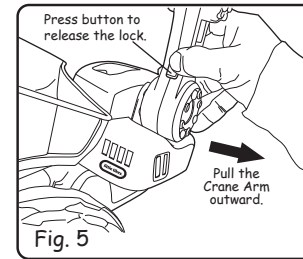

QUICK START

1. Grab the handy truck cab handle (shown above) and drive your Monster Dirt Digger™ to an area where you want to move earth or other items.
2. Twist and turn the Crane Arm until the claw is over the item to be moved. (Fig. 1)
3. Squeeze the crane bar to open the mouth of the claw, scoop up or grab your object. Then, release the bar to close the claw. (Fig. 2)
4. Twist and turn the crane arm until the claw is over the bed of the truck.
5. Squeeze the crane bar once again to open the claw and deposit the object into the back of the truck. (Fig. 3)

6. Drive the truck to the area where you wish to empty the load.
7. Move the crane arm out of the way, lift the left side of the truck bed and flip it over to dump the load. (Fig. 4)
8. To detach the crane arm and use it separately press the crane removal button. (Fig. 5)
9. To replace the crane arm, press and hold the crane removal button, place the crane arm back on the truck (rotating it slightly if needed until it fits snugly) and release the button. (Fig. 6)