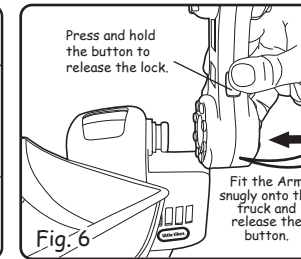

QUICK START

1. Grab the handy truck cab handle (shown above) and drive your Monster Dirt Digger™ to an area where you want to move earth or other items.
2. Twist and turn the Crane Arm until the claw is over the item to be moved. (Fig. 1)
3. Squeeze the crane bar to open the mouth of the claw, scoop up or grab your object. Then, release the bar to close the claw. (Fig. 2)
4. Twist and turn the crane arm until the claw is over the bed of the truck.
5. Squeeze the crane bar once again to open the claw and deposit the object into the back of the truck. (Fig. 3)

6. Drive the truck to the area where you wish to empty the load.
7. Move the crane arm out of the way, lift the left side of the truck bed and flip it over to dump the load. (Fig. 4)
8. To detach the crane arm and use it separately press the crane removal button. (Fig. 5)
9. To replace the crane arm, press and hold the crane removal button, place the crane arm back on the truck (rotating it slightly if needed until it fits snugly) and release the button. (Fig. 6)