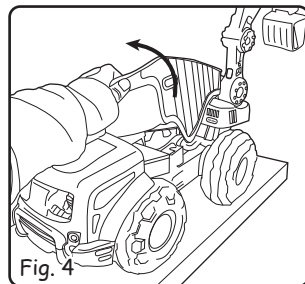

Monster Dirt Digger™

AGES 3+ YEARS

ADULT SUPERVISION RECOMMENDED

SKU: 642197

CONTENTS

- 1 Little Tikes® Monster Dirt Digger™ with removable crane arm

Illustrations are for reference only. Styles may vary from actual contents.

QUICK START

1. Grab the handy truck cab handle (shown above) and drive your Monster Dirt Digger™ to an area where you want to move earth or other items.
2. Twist and turn the Crane Arm until the claw is over the item to be moved. (Fig. 1)
3. Squeeze the crane bar to open the mouth of the claw, scoop up or grab your object. Then, release the bar to close the claw. (Fig. 2)
4. Twist and turn the crane arm until the claw is over the bed of the truck.
5. Squeeze the crane bar once again to open the claw and deposit the object into the back of the truck. (Fig. 3)

6. Drive the truck to the area where you wish to empty the load.
7. Move the crane arm out of the way, lift the left side of the truck bed and flip it over to dump the load. (Fig. 4)
8. To detach the crane arm and use it separately press the crane removal button. (Fig. 5)
9. To replace the crane arm, press and hold the crane removal button, place the crane arm back on the truck (rotating it slightly if needed until it fits snugly) and release the button. (Fig. 6)