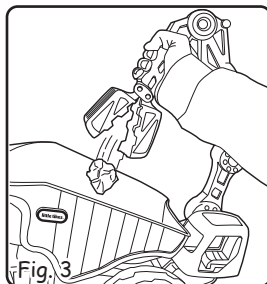

Monster Dirt Digger™

AGES 3+ YEARS

ADULT SUPERVISION RECOMMENDED

SKU: 642197

CONTENTS

- 1 Little Tikes® Monster Dirt Digger™ with removable crane arm

Illustrations are for reference only. Styles may vary from actual contents.

QUICK START

1. Grab the handy truck cab handle (shown above) and drive your Monster Dirt Digger™ to an area where you want to move earth or other items.
2. Twist and turn the Crane Arm until the claw is over the item to be moved. (Fig. 1)
3. Squeeze the crane bar to open the mouth of the claw, scoop up or grab your object. Then, release the bar to close the claw. (Fig. 2)
4. Twist and turn the crane arm until the claw is over the bed of the truck.
5. Squeeze the crane bar once again to open the claw and deposit the object into the back of the truck. (Fig. 3)

6. Drive the truck to the area where you wish to empty the load.
7. Move the crane arm out of the way, lift the left side of the truck bed and flip it over to dump the load. (Fig. 4)
8. To detach the crane arm and use it separately press the crane removal button. (Fig. 5)
9. To replace the crane arm, press and hold the crane removal button, place the crane arm back on the truck (rotating it slightly if needed until it fits snugly) and release the button. (Fig. 6)