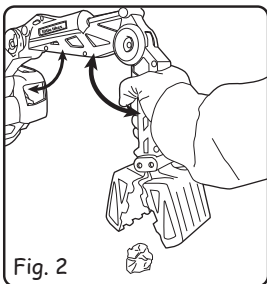

QUICK START

1. Grab the handy truck cab handle (shown above) and drive your Monster Dirt Digger™ to an area where you want to move earth or other items.
2. Twist and turn the Crane Arm until the claw is over the item to be moved. (Fig. 1)
3. Squeeze the crane bar to open the mouth of the claw, scoop up or grab your object. Then, release the bar to close the claw. (Fig. 2)
4. Twist and turn the crane arm until the claw is over the bed of the truck.
5. Squeeze the crane bar once again to open the claw and deposit the object into the back of the truck. (Fig. 3)

6. Drive the truck to the area where you wish to empty the load.
7. Move the crane arm out of the way, lift the left side of the truck bed and flip it over to dump the load. (Fig. 4)
8. To detach the crane arm and use it separately press the crane removal button. (Fig. 5)
9. To replace the crane arm, press and hold the crane removal button, place the crane arm back on the truck (rotating it slightly if needed until it fits snugly) and release the button. (Fig. 6)